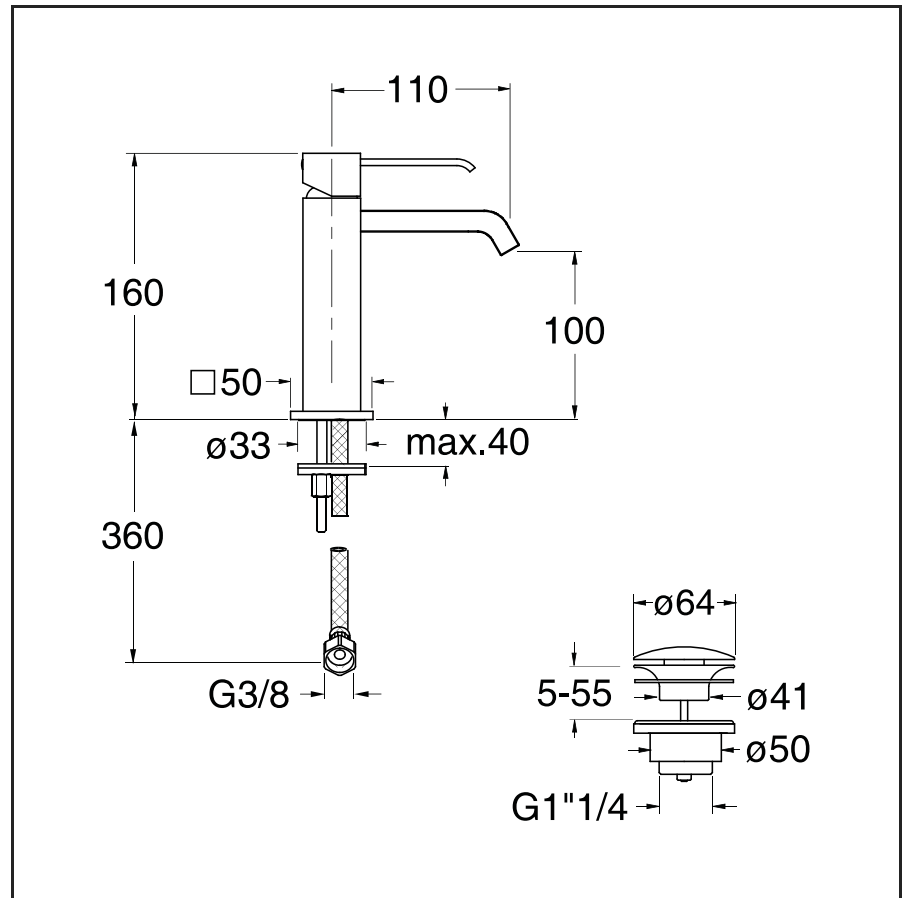

QM 220 regular

CRISTINA

Basin mixer with 1"1/4 Up&Down waste

13 Black mat

24 White mat

52 Gold

51 Chrome Plated

CERTIFICATIONS