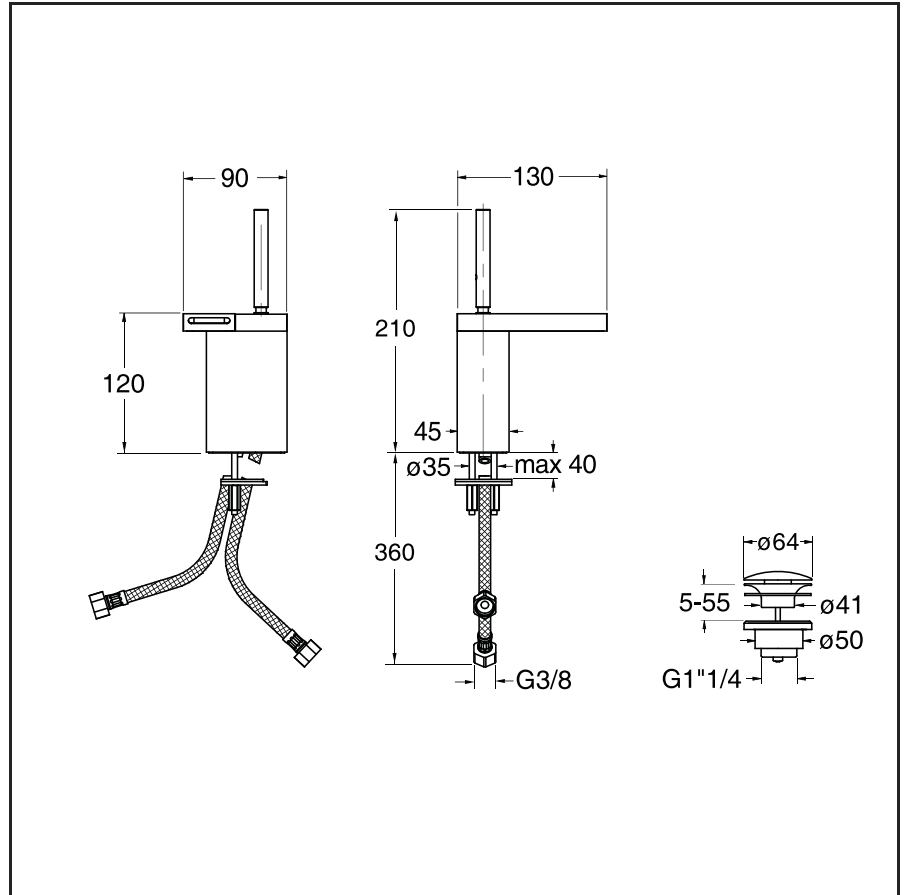

MD 220 regular

CRISTINA

Basin mixer with 1"1/4 Up&Down waste

51 Chrome Plated

CERTIFICATIONS

Product available for the following certifications